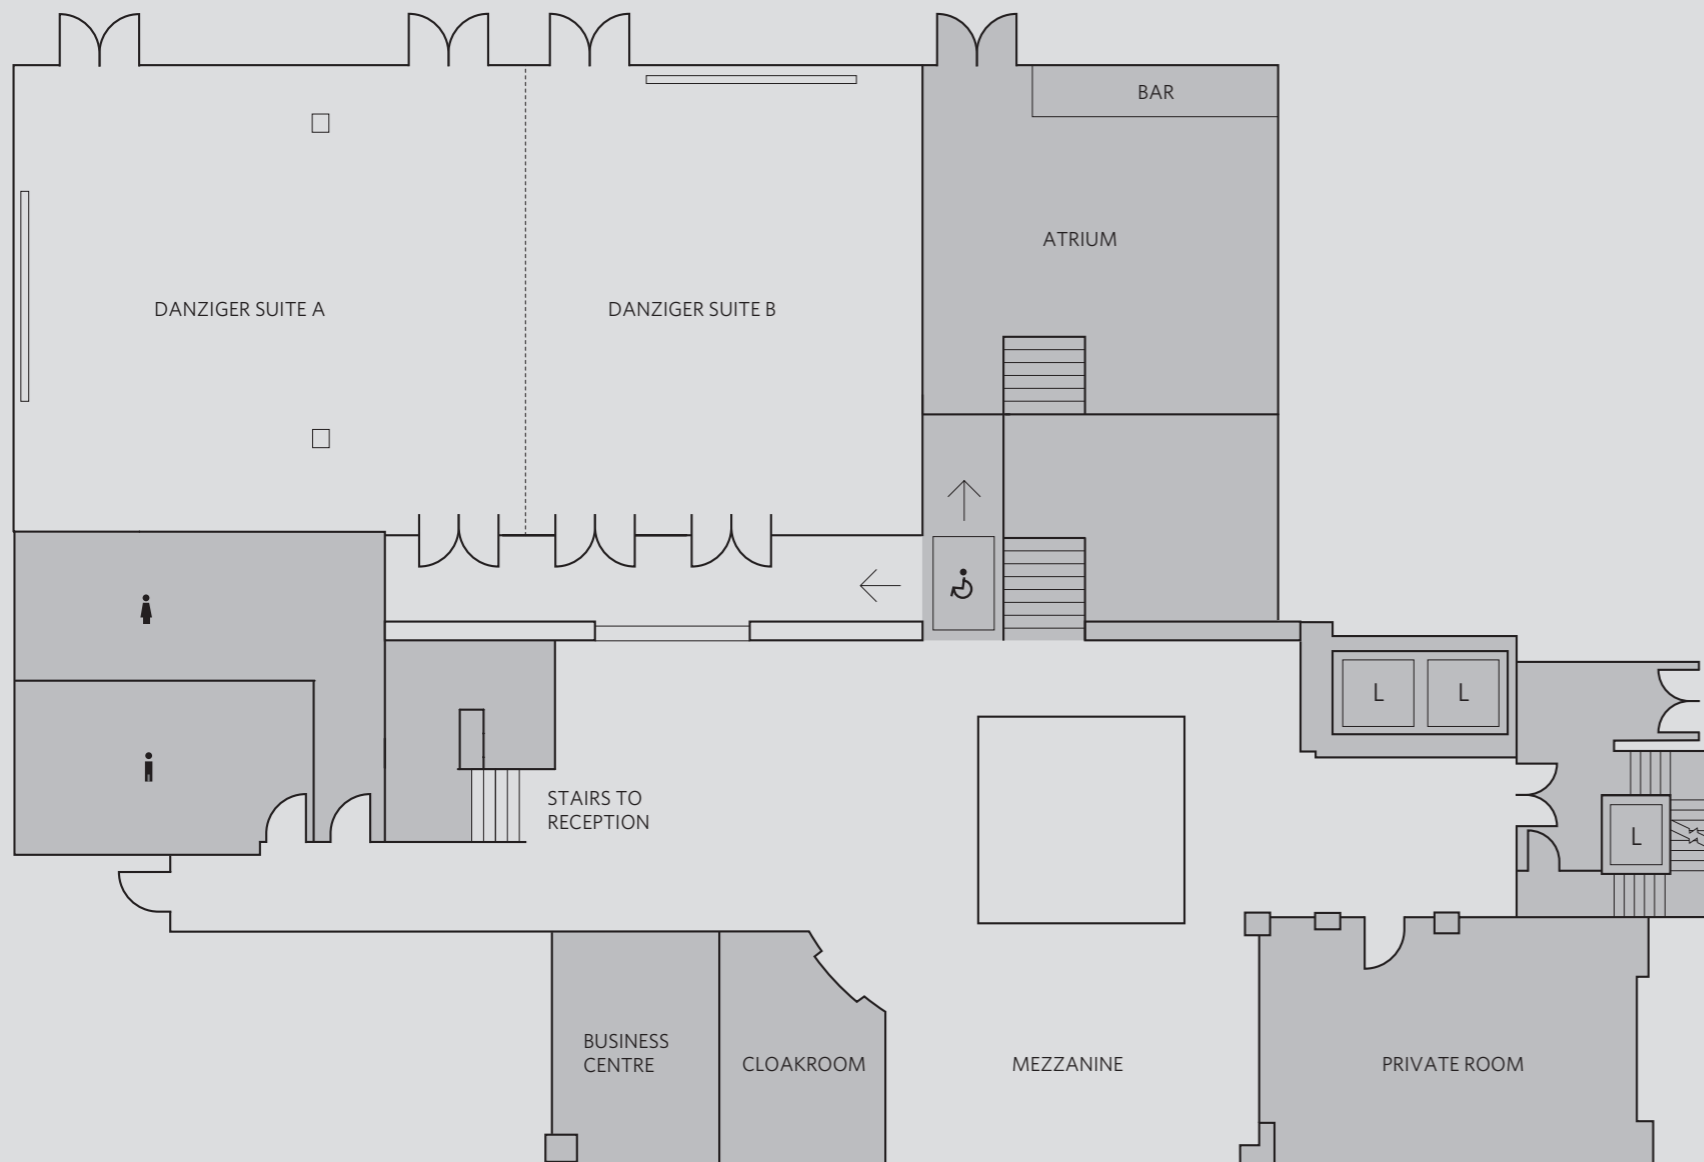

# DANZIGER SUITE

## THE DANZIGER SUITE OFFERS

- UP TO 220 THEATRE STYLE OR 170 FOR DINNER
- LOCATED ADJACENT TO NATURALLY LIT ATRIUM WITH PRIVATE BAR, OPPOSITE BUSINESS CENTRE AND CLOSE TO PRIVATE ROOMS
- FULLY INTEGRATED AV AND LIGHTING SYSTEM

A. THEATRE STYLE  
UP TO 220 SEATS

B. LUNCH/DINNER  
UP TO 170 SEATS