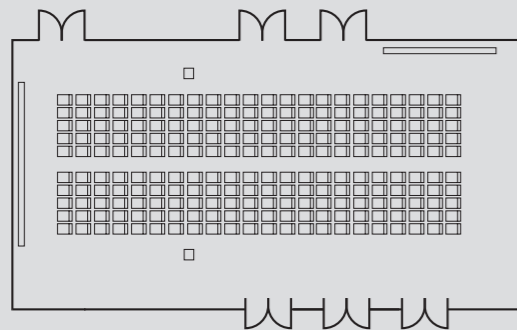

# DANZIGER SUITE

## THE DANZIGER SUITE OFFERS

- UP TO 220 THEATRE STYLE OR 170 FOR DINNER
- LOCATED ADJACENT TO NATURALLY LIT ATRIUM WITH PRIVATE BAR, OPPOSITE BUSINESS CENTRE AND CLOSE TO PRIVATE ROOMS
- FULLY INTEGRATED AV AND LIGHTING SYSTEM

A. THEATRE STYLE  
UP TO 220 SEATS

B. LUNCH/DINNER  
UP TO 170 SEATS